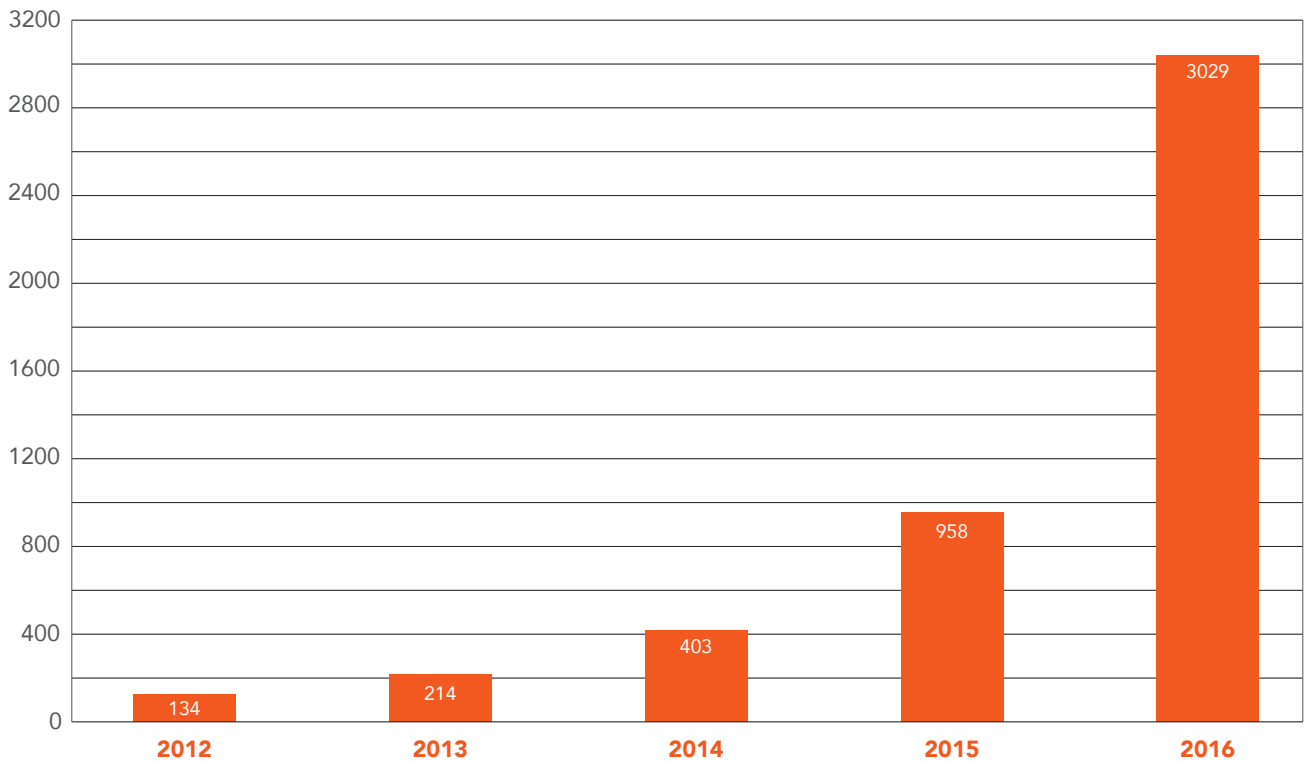

IS CALIFORNIA READY FOR **DISASTER?**

OVERWHELMED

Unfilled Mutual Aid Engine Requests 2012–2016

Source: CalOES

MORE AND BIGGER FIRES ARE MAKING IT HARDER AND HARDER TO RESPOND!